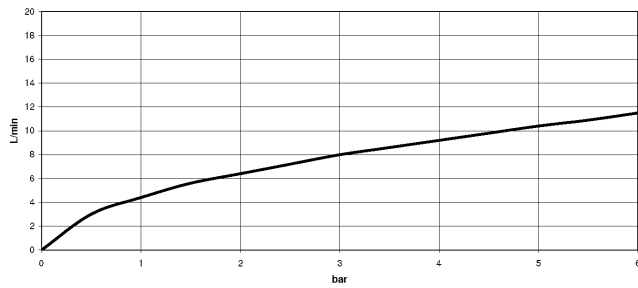

Recommended miscellaneous

Swivel limitation set -

12 823 970 90

Recommended miscellaneous

**VAIA Dispenser with rosette -
Brushed Champagne (22kt Gold)**

82 434 809-46

33 870 809

mm [inches]

1:5

Flow rate chart

Certificates

LGA_28657.

Belgaqua_24-005-
27_3.

33 870 809

Spare parts list

No.	Item Number	Name	Quantity used	Delivery time
1	90 28 22 397 00-46	spout	1	30
2	90 15 05 064 05 90	cartridge	1	2
3	09 14 10 190 90	seal	1	2
4	09 28 30 030-46	cover	1	60
5	90 20 80 052 00-46	handle	1	30
6	04 28 20 067 00 90	pipe	1	2
7	90 24 03 253 00 90	adaptor	1	2
8	04 30 02 120 00-85	hose	1	30
9	04 21 50 010 00 90	accessories	1	2
10	04 30 04 101 00 90	hose	2	2
11	04 30 11 040 00 90	fixing set	1	2
12	90 18 40 317 00-46	shower	1	30