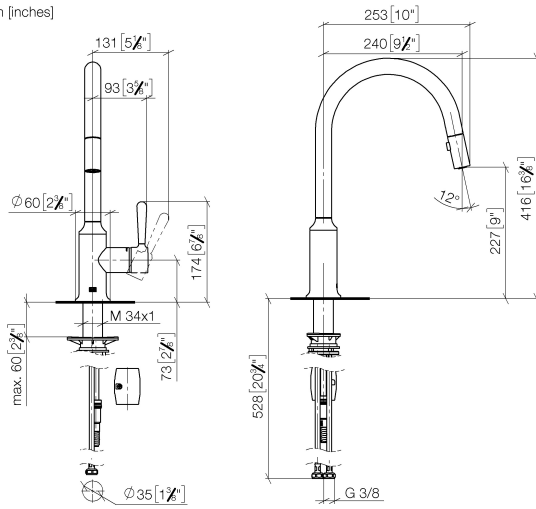

VAIA Single-lever mixer Pull-down with spray function - Brushed Champagne (22kt Gold)

VAIA

33 870 809

- 240mm projection
- pivotable spout 360°
- Optional swivel limiter available with swivel limiter set 12 823 970 90
- air-enriched flow and spray flow
- 1800 mm metal shower hose
- sprayface with anti-scaling system
- max. flow 8 l/min at 3 bar flow pressure
- lead-free
- This product can help a building meet the requirements of Green Building Rating Systems, e.g. LEED®, BREEAM®, DGNB

Recommended miscellaneous

Swivel limitation set -

12 823 970 90

Recommended miscellaneous

**VAIA Dispenser with rosette -
Brushed Champagne (22kt Gold)**

82 434 809-46

33 870 809

mm [inches]

1:5

Flow rate chart

Certificates

LGA_28657.

Belgaqua_24-005-
27_3.

33 870 809

Spare parts list

No.	Item Number	Name	Quantity used	Delivery time
1	90 28 22 397 00-46	spout	1	30
2	90 15 05 064 05 90	cartridge	1	2
3	09 14 10 190 90	seal	1	2
4	09 28 30 030-46	cover	1	60
5	90 20 80 052 00-46	handle	1	30
6	04 28 20 067 00 90	pipe	1	2
7	90 24 03 253 00 90	adaptor	1	2
8	04 30 02 120 00-85	hose	1	30
9	04 21 50 010 00 90	accessories	1	2
10	04 30 04 101 00 90	hose	2	2
11	04 30 11 040 00 90	fixing set	1	2
12	90 18 40 317 00-46	shower	1	30